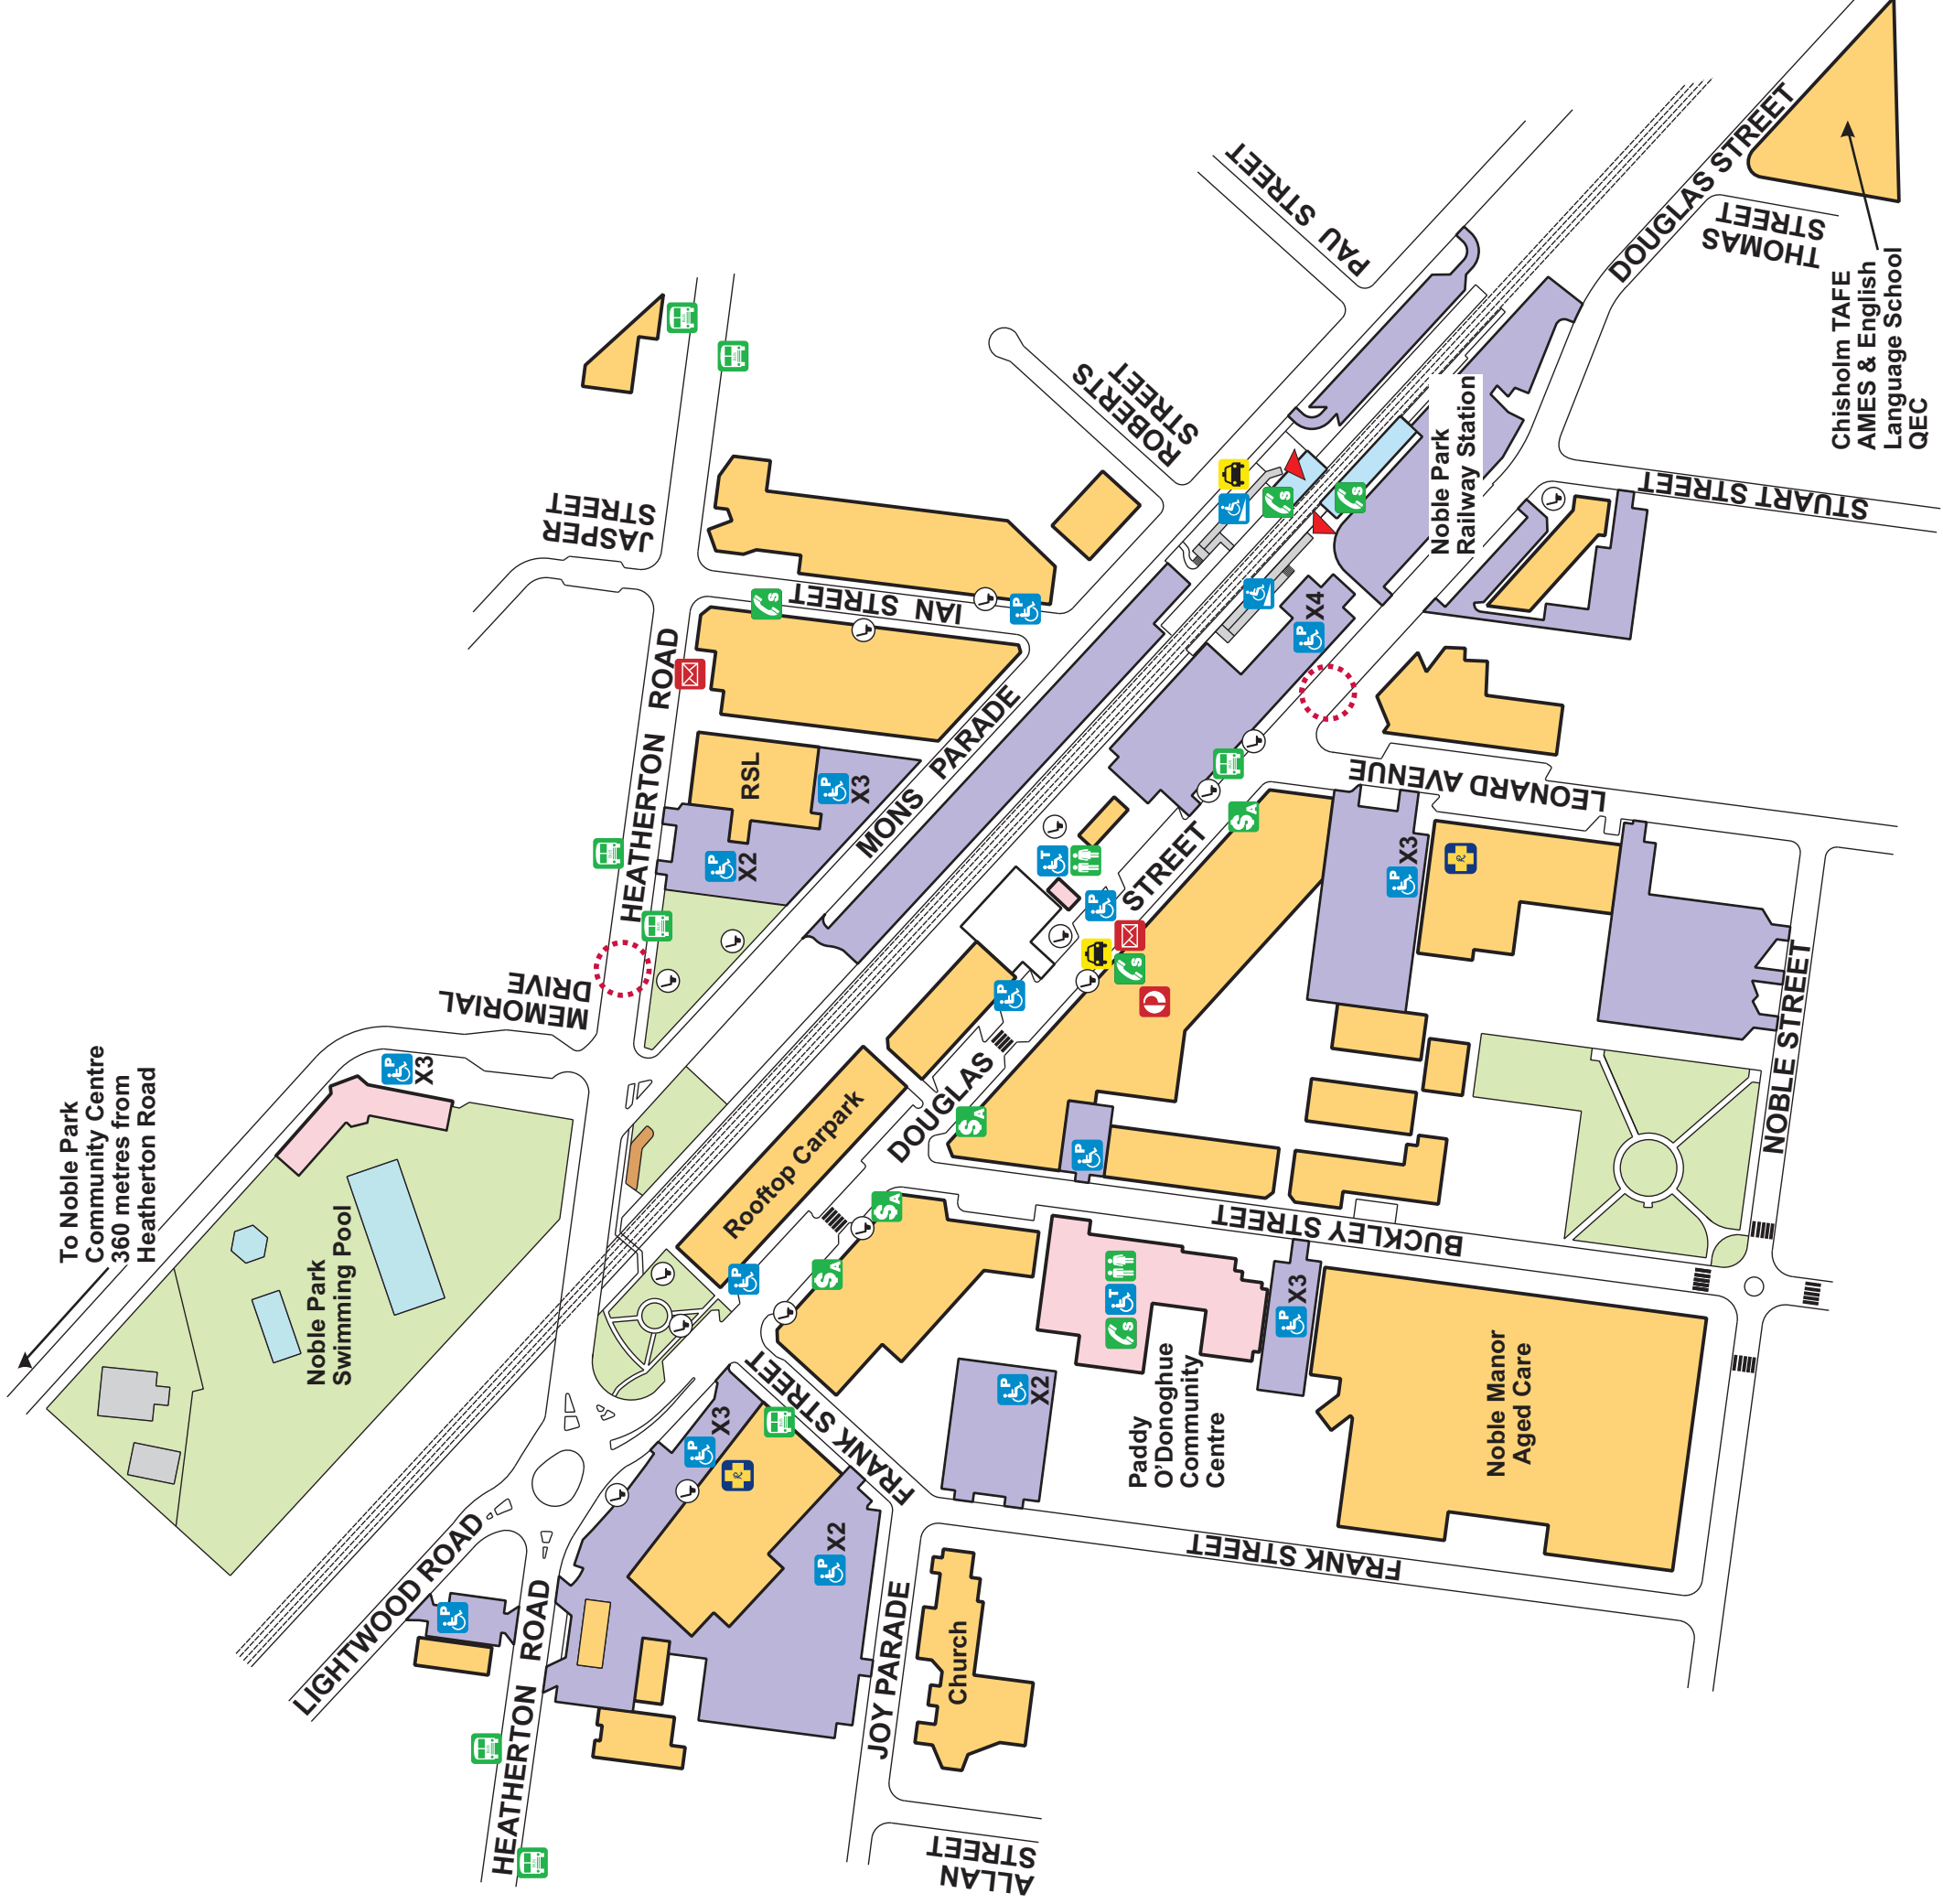

LEGEND

-  Accessible Parking
-  Accessible Toilet
-  Accessible Ramp
-  Male/Female Toilet
-  Post Office
-  Letter Box
-  Public Telephone - SMS
-  ATM - Audio Stop
-  Bus Stop
-  Taxi
-  Chemist
-  Car Parks
-  Local Businesses
-  Council Buildings
-  Noble Park Railway Station
-  Pedestrian Crossing
-  Pedestrian Crossing Lights
-  Seat
-  Ramp Entry

To Noble Park
Community Centre
360 metres from
Heatherton Road

Noble Park
Swimming Pool

Paddy
O'Donoghue
Community
Centre

Noble Manor
Aged Care

Chisholm TAFE
AMES & English
Language School
QEC